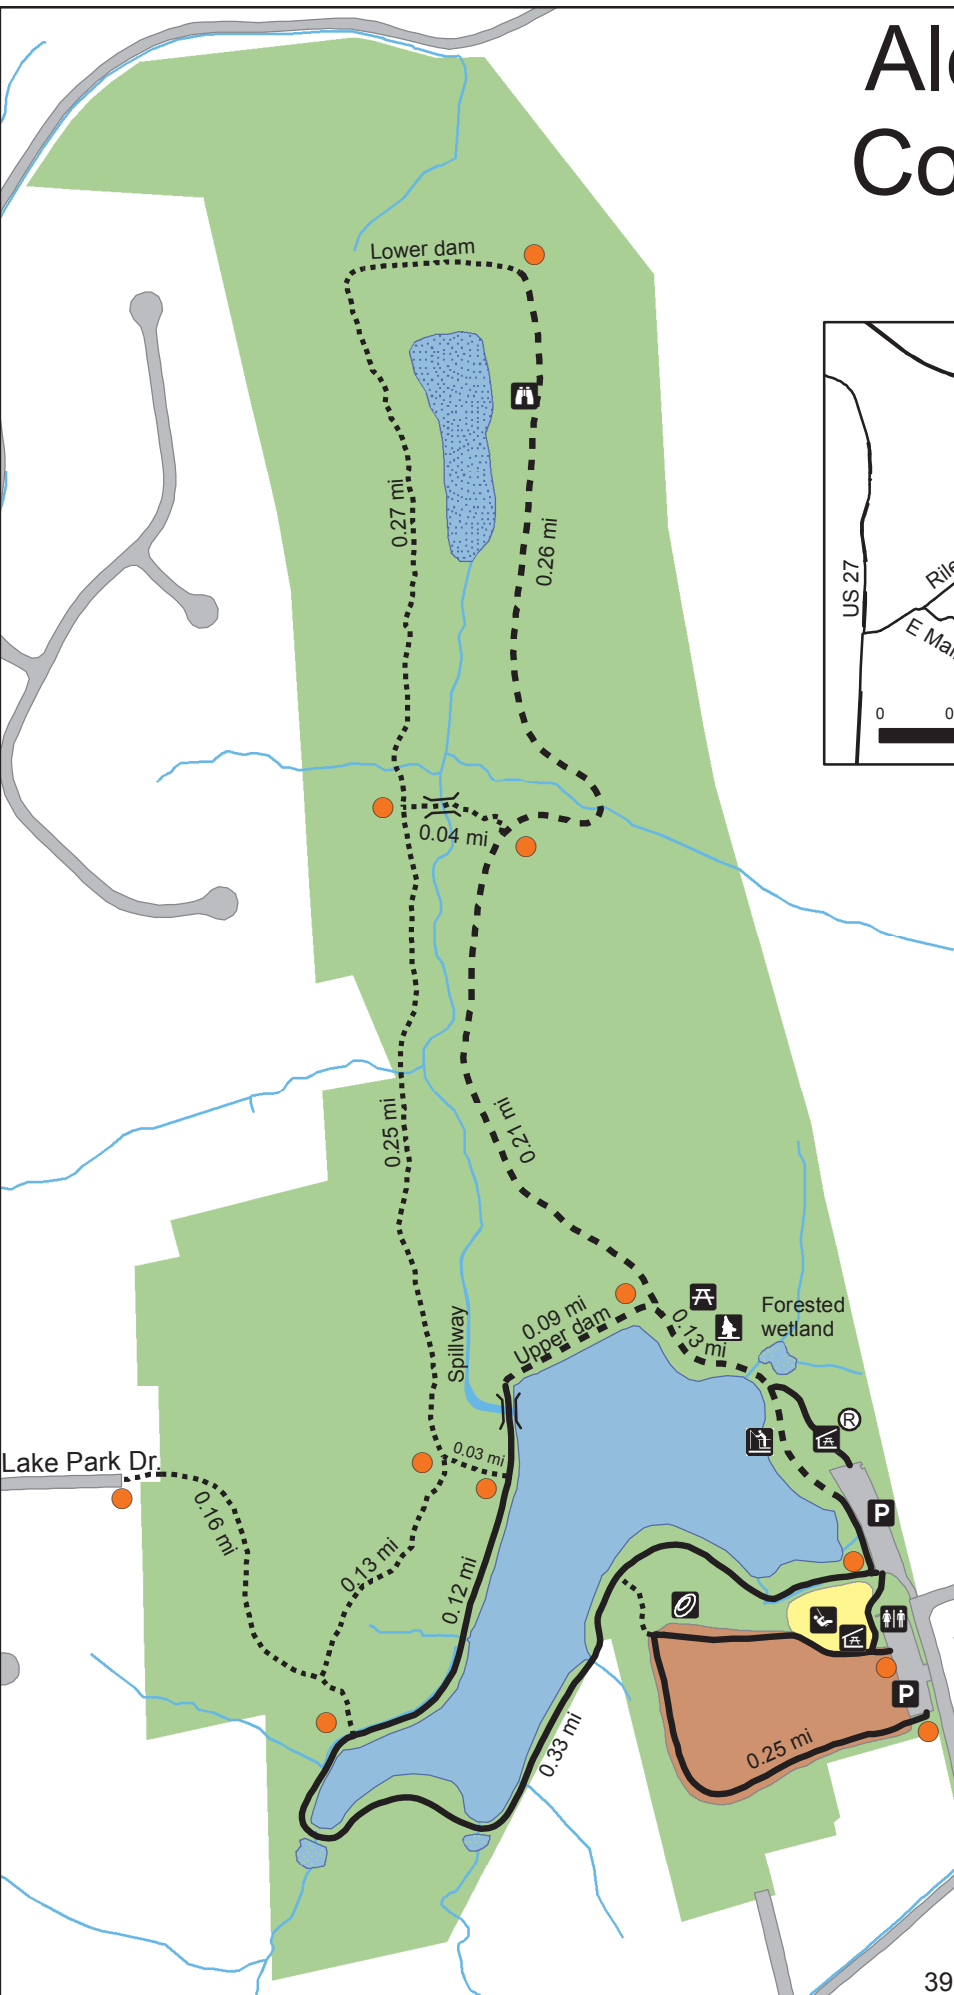

Alexandria Community Park

- Lake
- Playground
- Athletic fields
- Wetland
- Paved trail
- Pebble trail
- Woodland trail
- Picnic area
- Shelter
- Reservable
- Tree ID area
- Fishing pier
- Frisbee golf
- Bridge
- Mileage marker
- Overlook
- Parking
- Restrooms

Lake Park Dr.

Alexandria Dr.

Grandview Rd.

0 0.05 0.1 Miles

3965 Alexandria Drive, Alexandria, KY