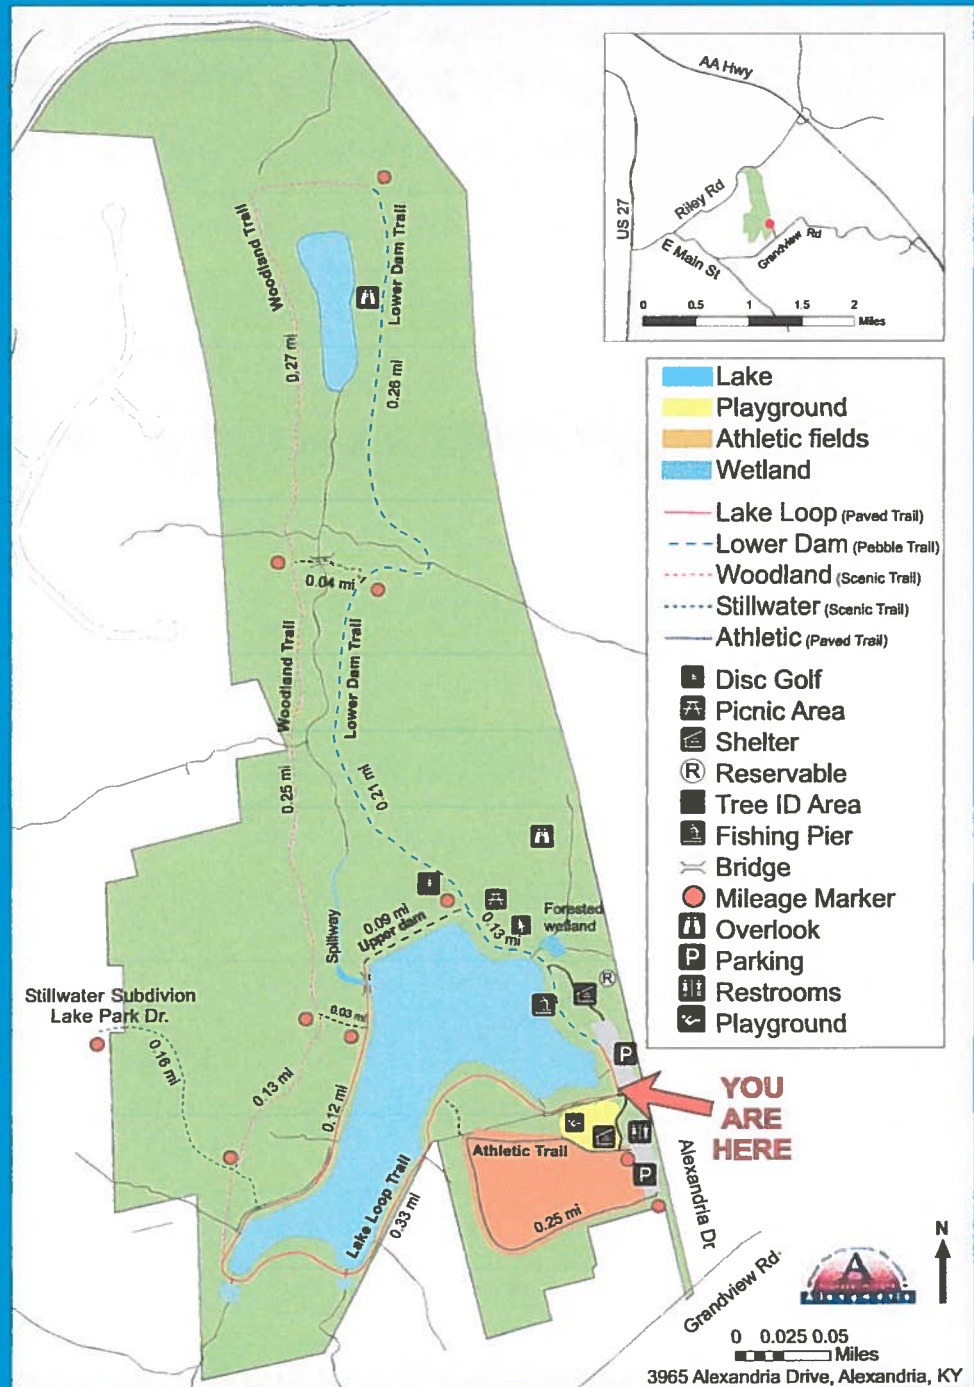

ALEXANDRIA COMMUNITY PARK

NATURE TRAILS

● Lake Loop Trail

Trail starts at north parking area:
One complete loop: 0.67 miles
Difficulty level: easy

● Lower Dam Trail

Trail starts at northwest corner of Lake Loop trail
One-way distance: 0.47 miles
Difficulty level: easy to moderate

● Woodland Scenic Trail

Trail accessible from lower end of Lower Dam trail or Lake Park Drive connector trail
One-way distance: 0.65 miles
Difficulty level: moderate

● Stillwater Subdivision Connector Trail

Trail connects Stillwater Park to Lake Loop Trail
One-way distance: 0.65 miles
Difficulty level: moderate to difficult

● Athletic Fields Trail

Trail starts at playground area
One-way distance: 0.25 miles
Difficulty level: very easy

PARK CLOSSES AT DUSK